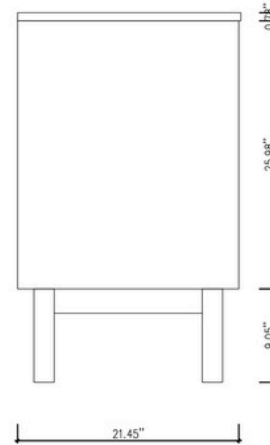

FRONT VIEW

SIDE VIEW

TOP VIEW

HARMONY 48"