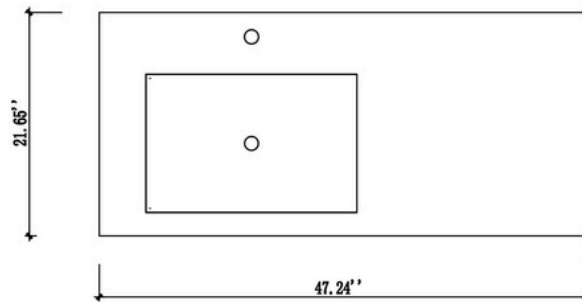

FRONT VIEW

SIDE VIEW

TOP VIEW

HARMONY 48"