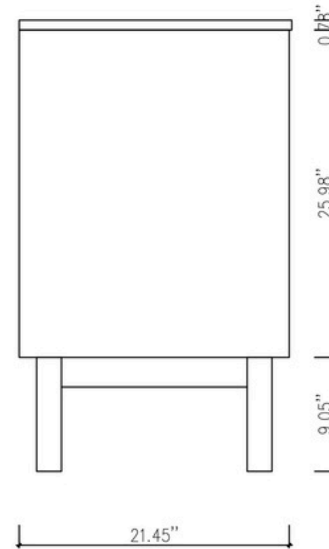

FRONT VIEW

SIDE VIEW

TOP VIEW

# HARMONY 30"