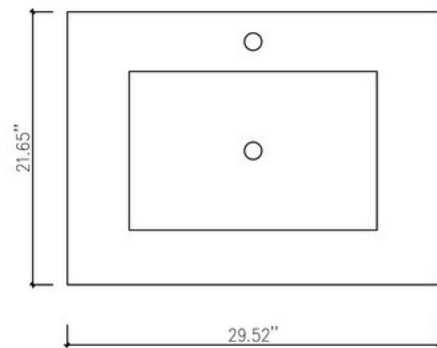

FRONT VIEW

SIDE VIEW

TOP VIEW

# HARMONY 30"