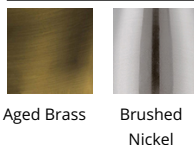

FEATURES

- Front light and downlight for close to wall illumination
- Driver concealed within the canopy
- 5 Year warranty

SPECIFICATIONS

Color Temp:	3000K
Input:	120V,50/60Hz
CRI:	90
Dimming:	ELV: 100-10%
Rated Life:	54000 Hours
Standards:	ETL, cETL, Title 24 JA8 Compliant Damp Location Listed
Construction:	Steel hardware with opal glass diffuser

FINISHES:

Aged Brass

Brushed Nickel

LINE DRAWING: