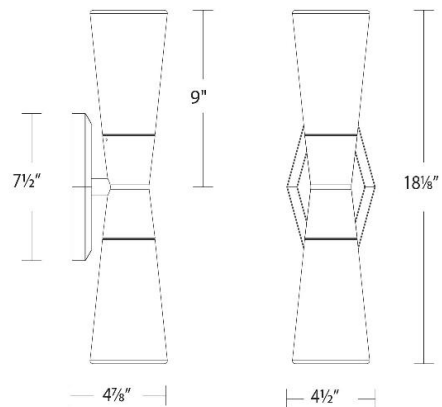

FINISHES:

Aged Brass

Brushed Nickel

LINE DRAWING:

WS-30018