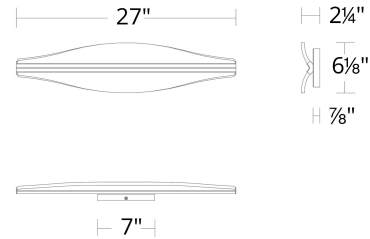

WAC LIGHTING

Vera

Bathroom Vanity & Sconce

Fixture Type: _____

Catalog Number: _____

Project: _____

Location: _____

Model & Size	Color Temp	Finish	LED Watts	LED Lumens	Delivered Lumens
WS-95227 27"	2700K/3000K/3500K	BK Black	28W	2120	1896

SPECIFICATIONS

Color Temp:	2700K/3000K/3500K
Input:	120/277V,50/60Hz
CRI:	90
Dimming:	ELV: 100-10% ,TRIAC: 100-10%
Rated Life:	50000 Hours
Mounting:	Can be mounted on wall in all orientations
Standards:	ETL, cETL, Title 24 JA8 Compliant Damp Location Listed
Construction:	Aluminum body, etched acrylic diffuser

FINISHES:

Black

LINE DRAWING:

WS-95227