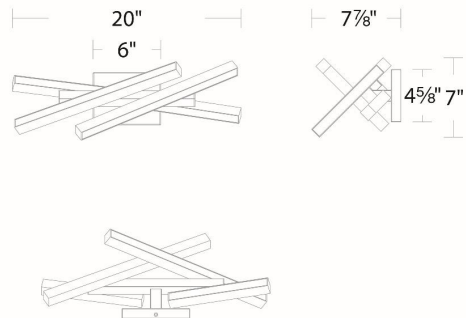

LINE DRAWING: