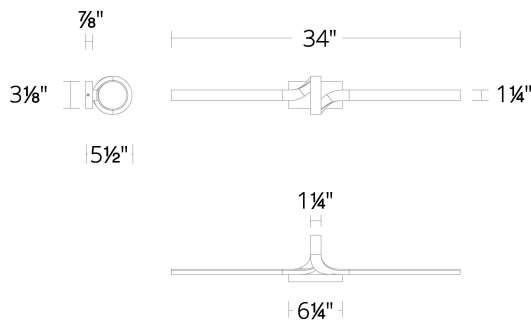

Example: **WS-61334-35-BK**

For custom requests please contact customs@wacighting.com

DESCRIPTION

A twist of illumination. Elegant contours offering gracefully bending light.

FEATURES

- Omnidirectional illumination
- Conversion plate included to accommodate 4" junction box
- Built in color temperature adjustability. Switch from 2700K/3000K/3500K
- Trimless spackle cover available for 4" square junction box recessed in drywall thicknesses of 1/2", 5/8", 1", and 1-1/4"; accessory not included and can be ordered separately (model# CP-TL-WT)
- Option to pre-select color temperature or adjust in the field
- Driver concealed within the canopy
- 5 year warranty

SPECIFICATIONS

Color Temp:	3500K,3000K,2700K
Input:	120/277V,50/60Hz
CRI:	90
Dimming:	ELV: 100-5%
Rated Life:	50000 Hours
Mounting:	Can be mounted on wall in all orientations
Standards:	ETL, cETL Damp Location Listed
Construction:	Metal body with silicone diffuser

FINISHES:

Black

LINE DRAWING:

WS-61334