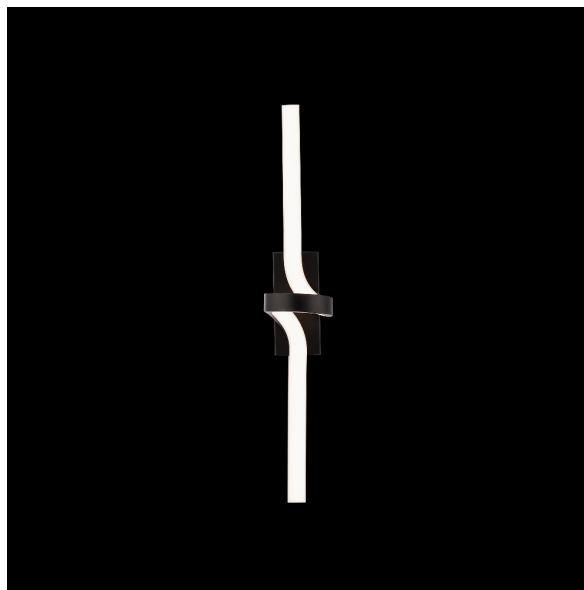

WAC LIGHTING

Loophole

Bathroom Vanity & Sconce

Fixture Type: _____

Catalog Number: _____

Project: _____

Location: _____

Model & Size	Color Temp	Finish	LED Watts	LED Lumens	Delivered Lumens
WS-61326 26"	2700K	BK Black	24W	1475	946
	3000K		24W	1475	981
	3500K		24W	1475	958

Example: **WS-61326-35-BK**

For custom requests please contact customs@wacighting.com

DESCRIPTION

A twist of illumination. Elegant contours offering gracefully bending light.

FEATURES

- Omnidirectional illumination
- Conversion plate included to accommodate 4" junction box
- Built in color temperature adjustability. Switch from 2700K/3000K/3500K
- Trimless spackle cover available for 4" square junction box recessed in drywall thicknesses of 1/2", 5/8", 1", and 1-1/4"; accessory not included and can be ordered separately (model# CP-TL-WT)
- Option to pre-select color temperature or adjust in the field
- Driver concealed within the canopy
- 5 year warranty

SPECIFICATIONS

Color Temp:	3500K,3000K,2700K
Input:	120/277V,50/60Hz
CRI:	90
Dimming:	ELV: 100-5% ,TRIAC: 100-10%
Rated Life:	50000 Hours
Mounting:	Can be mounted on wall in all orientations
Standards:	ETL, cETL Damp Location Listed
Construction:	Metal body with silicone diffuser

FINISHES:

Black

LINE DRAWING:

WS-61326

WAC LIGHTING

Loophole

Bathroom Vanity & Sconce

Fixture Type: _____