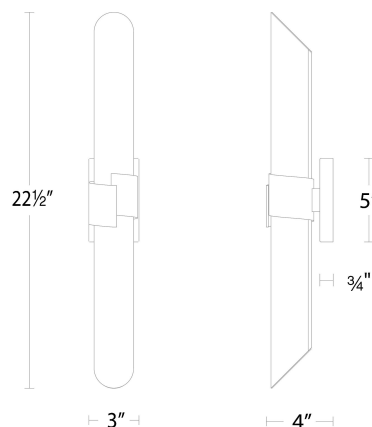

SPECIFICATIONS

Color Temp:	2700K/3000K/3500K
Input:	120 VAC,50/60Hz
CRI:	90
Dimming:	ELV: 100-10% ,TRIAC: 100-10%
Rated Life:	54000 Hours
Mounting:	Can be mounted on wall in all orientations
Standards:	ETL, cETL,Title 24 JA8 Compliant Damp Location Listed
Construction:	Aluminum body, etched PC diffuser

FINISHES:

Brushed Nickel

Black

LINE DRAWING:

WS-53223